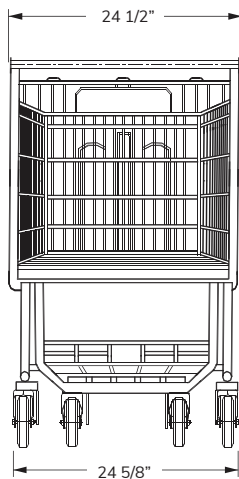

Designers and Manufacturers of Retail Solutions for Over 60 Years

KNM200

STANDARD METAL CART

Medium sized cart is the perfect size for any retailer. Narrow enough to fit most aisles. Double top wire increases basket strength. Fixed lower tray limits contact points and wear and tear on the carts when nesting.

Double-Rim Wire Construction eliminates sharp edges at all touch-points around the basket while adding rigidity and strength.

Welded Lower Tray means less maintenance, less rusting and quieter cart operation in store.

**Photo shown includes optional Corner Bumpers*

PRODUCT SPECIFICATIONS:

Total Capacity

11,688 cu. in.
191.5 liters

Basket Capacity

8,548 cu. in.
140.0 liters

Nesting Distance

10 in
25.4 cm