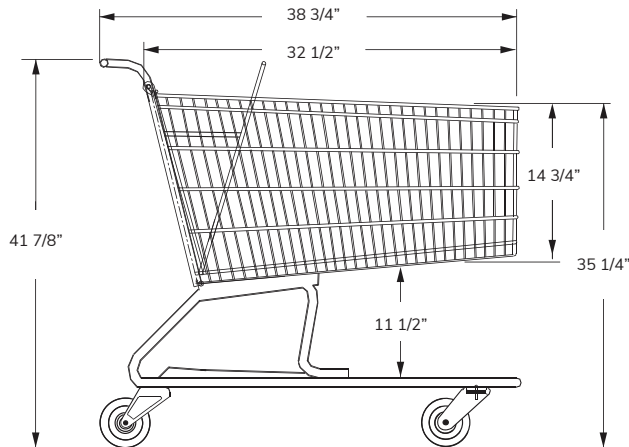

Designers and Manufacturers of Retail Solutions for Over 60 Years

KNM200

STANDARD METAL CART

Medium sized cart is the perfect size for any retailer. Narrow enough to fit most aisles. Double top wire increases basket strength. Fixed lower tray limits contact points and wear and tear on the carts when nesting.

Double-Rim Wire Construction eliminates sharp edges at all touch-points around the basket while adding rigidity and strength.

Welded Lower Tray means less maintenance, less rusting and quieter cart operation in store.

Forever Secure gate design ensures the gate assembly that holds the child can never fall off, or out of the cart.

Gravity-Drop Seat Frame ensures a smooth and effortless closing of the child seat when the gate closes, significantly reducing the chances of seat belts and components getting tangled in the operation.

**Photo shown includes optional Corner Bumpers*

PRODUCT SPECIFICATIONS:

Total Capacity

11,688 cu. in.
191.5 liters

Basket Capacity

8,548 cu. in.
140.0 liters

Nesting Distance

10 in
25.4 cm