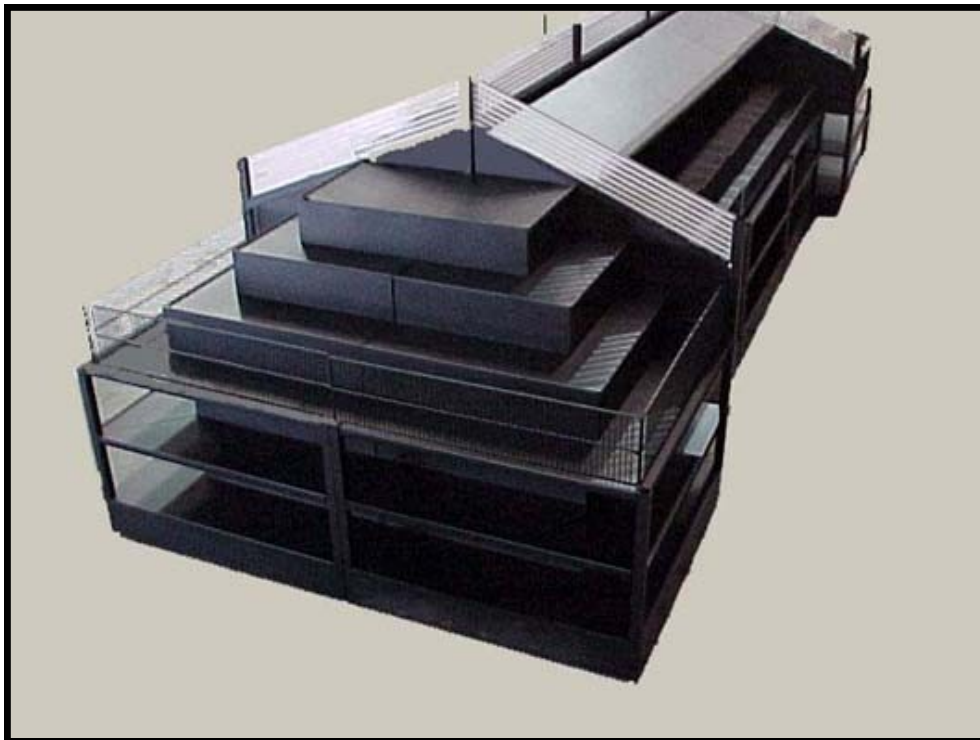

Supermarket Specialists

THE PEGGS COMPANY, INC.

Designers & Manufacturers of Merchandising Displays
Shopping Carts, Sales & Service

Modular Produce Display

Description: Modular produce display case with end tables

- Just drop and stock – each section comes fully assembled
- Each section measures 42" x 48"
- Non-refrigerated tables